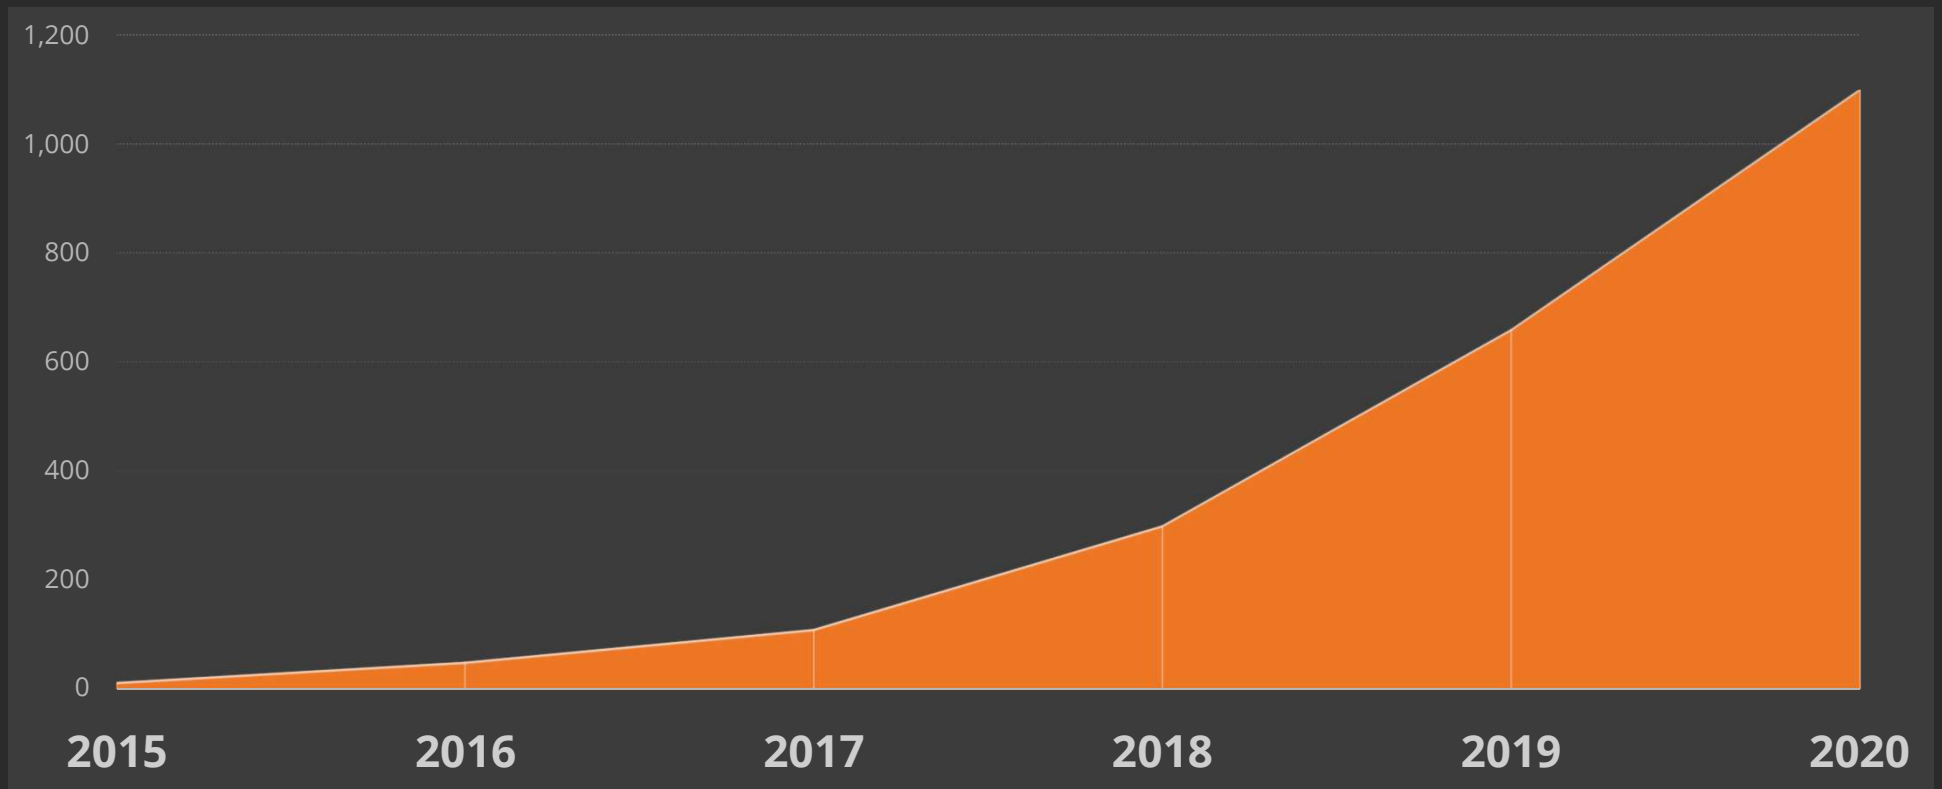

Implementations