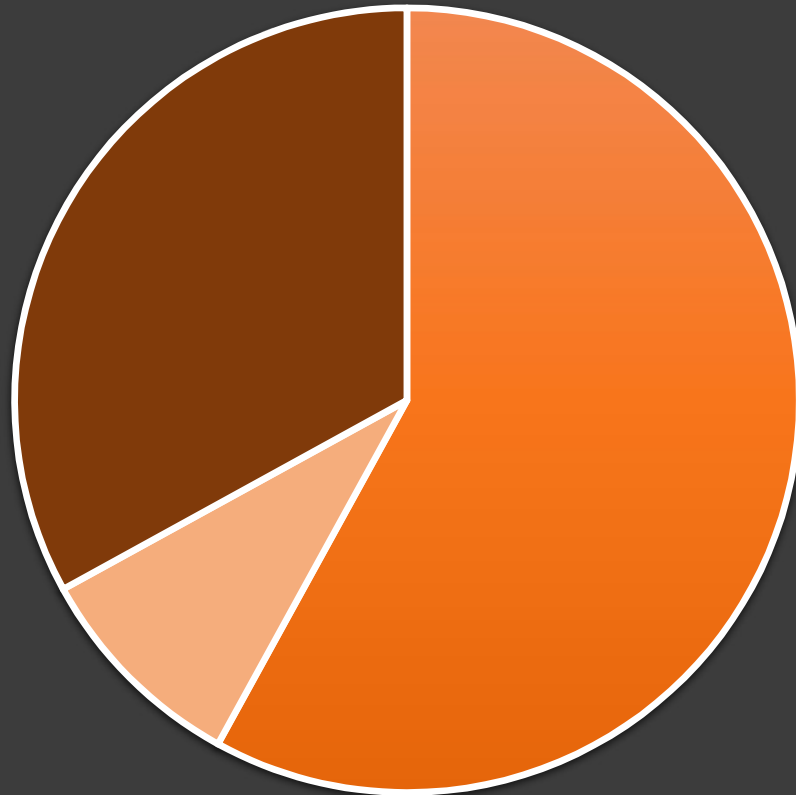

Spark Team

2017 Pledge Goal

2017 Pledge Goal

2017 Pledge Goal

2018 Growth Need

The image shows a web design tool interface. On the left is a sidebar with a 'CMS' section containing a 'Collection List' element. The main workspace displays a dark-themed banner for 'Easter' with the word 'EASTER' in large, gold, textured letters. Below the banner is a 'Rock Solid Church' logo. The top of the interface includes a toolbar with device icons and a 'Publish' button. A 'Elements' panel is open on the left, showing categories like Layout, Basic, Typography, and CMS with various block icons.