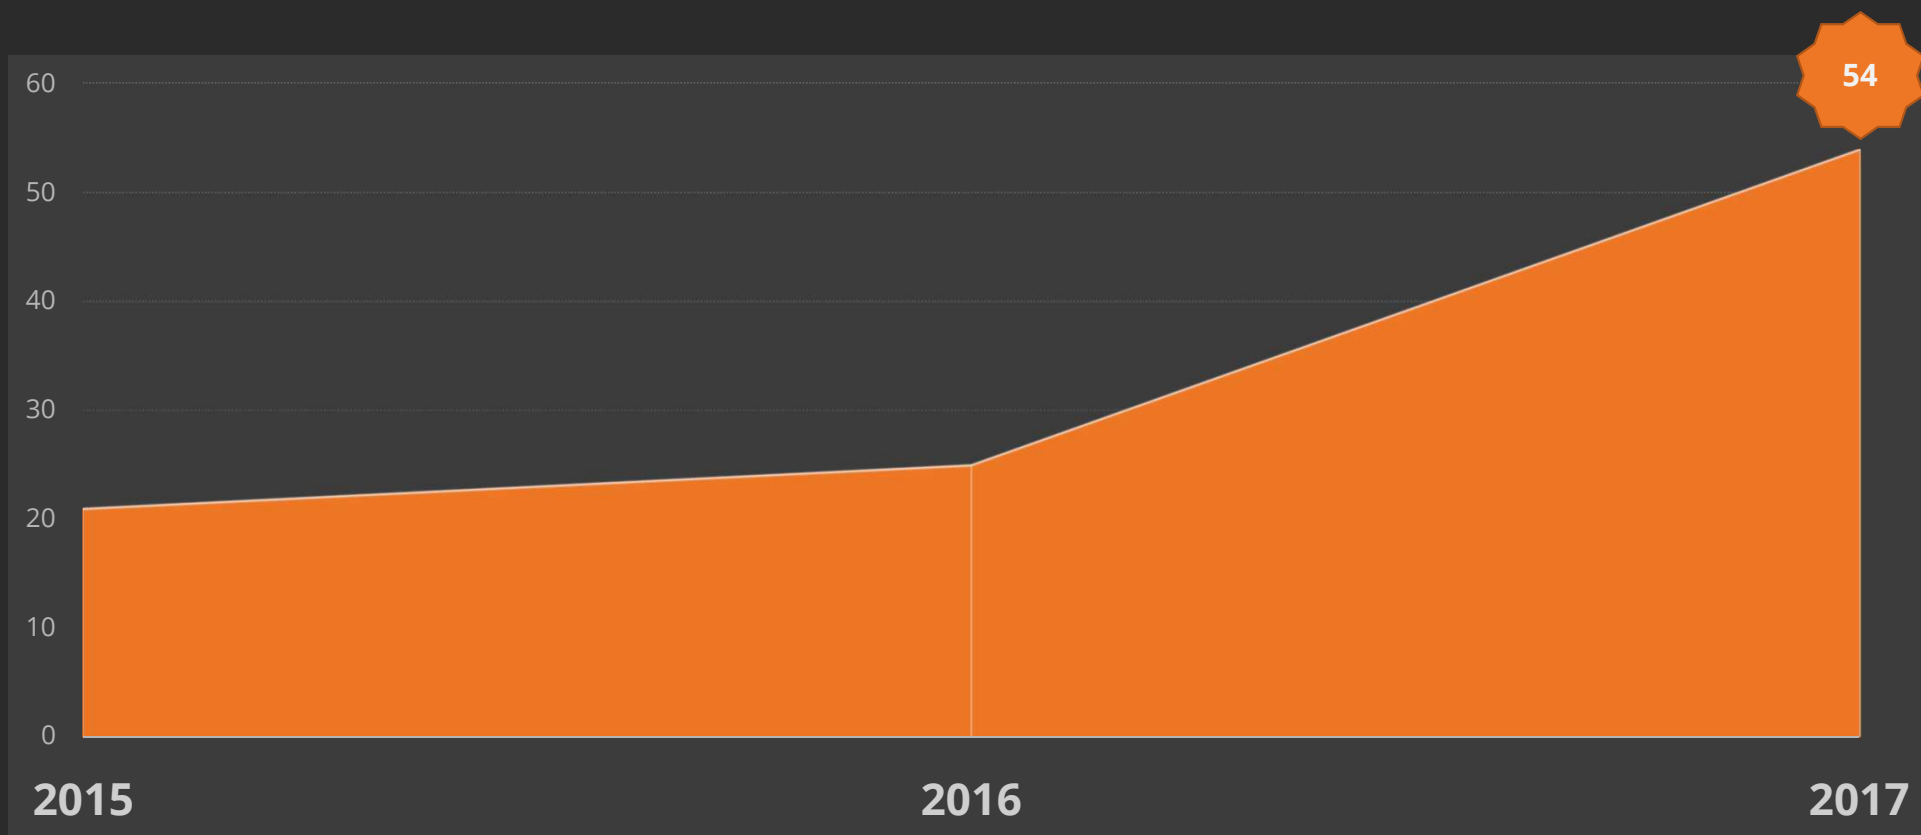

50 500 5,000 12 Lava Shortcodes

EMILY FORMAN

Spark Development Network

Microsoft Encarta

Wikipedia

Churches Donating

Average Annual Donation

Total Church Donations