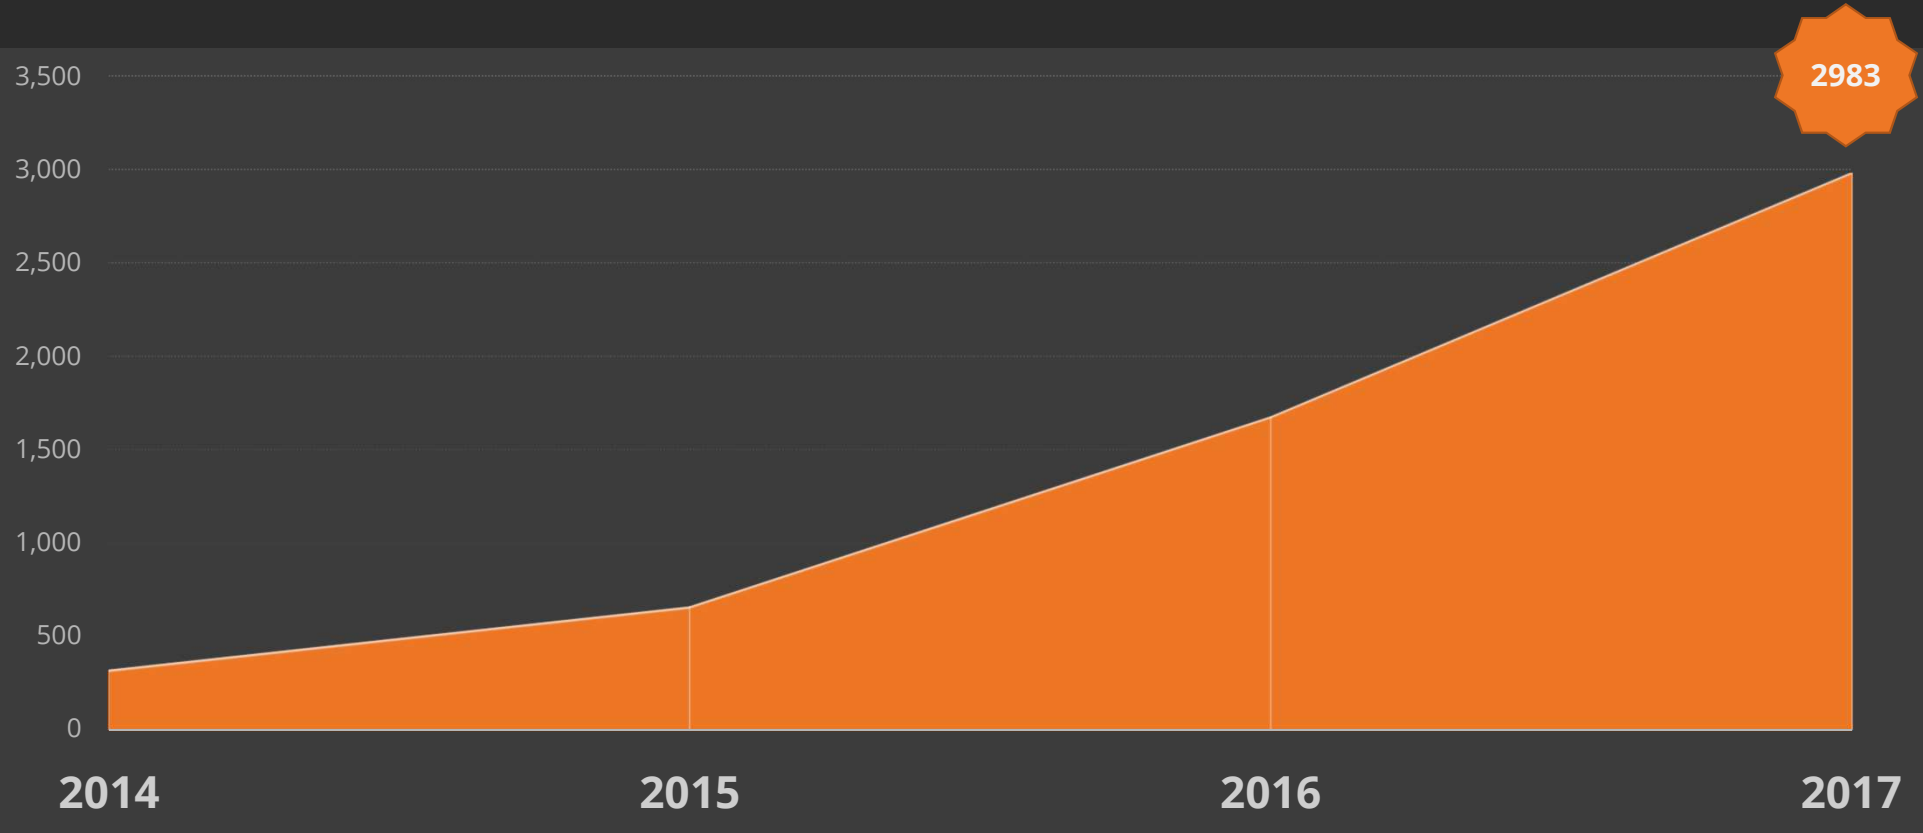

A group of approximately eight people are seated around a large, light-colored conference table in a meeting room. They are engaged in a discussion, with some looking at laptops and others at documents. The room is dimly lit, and the overall atmosphere is professional and collaborative. The background shows office furniture and a window with blinds.

RX2017

The State of Rock

Registered Organizations

Churches Reporting Use of Rock

Slack Members

rockrms.com/slack

 slack

RX Attendance