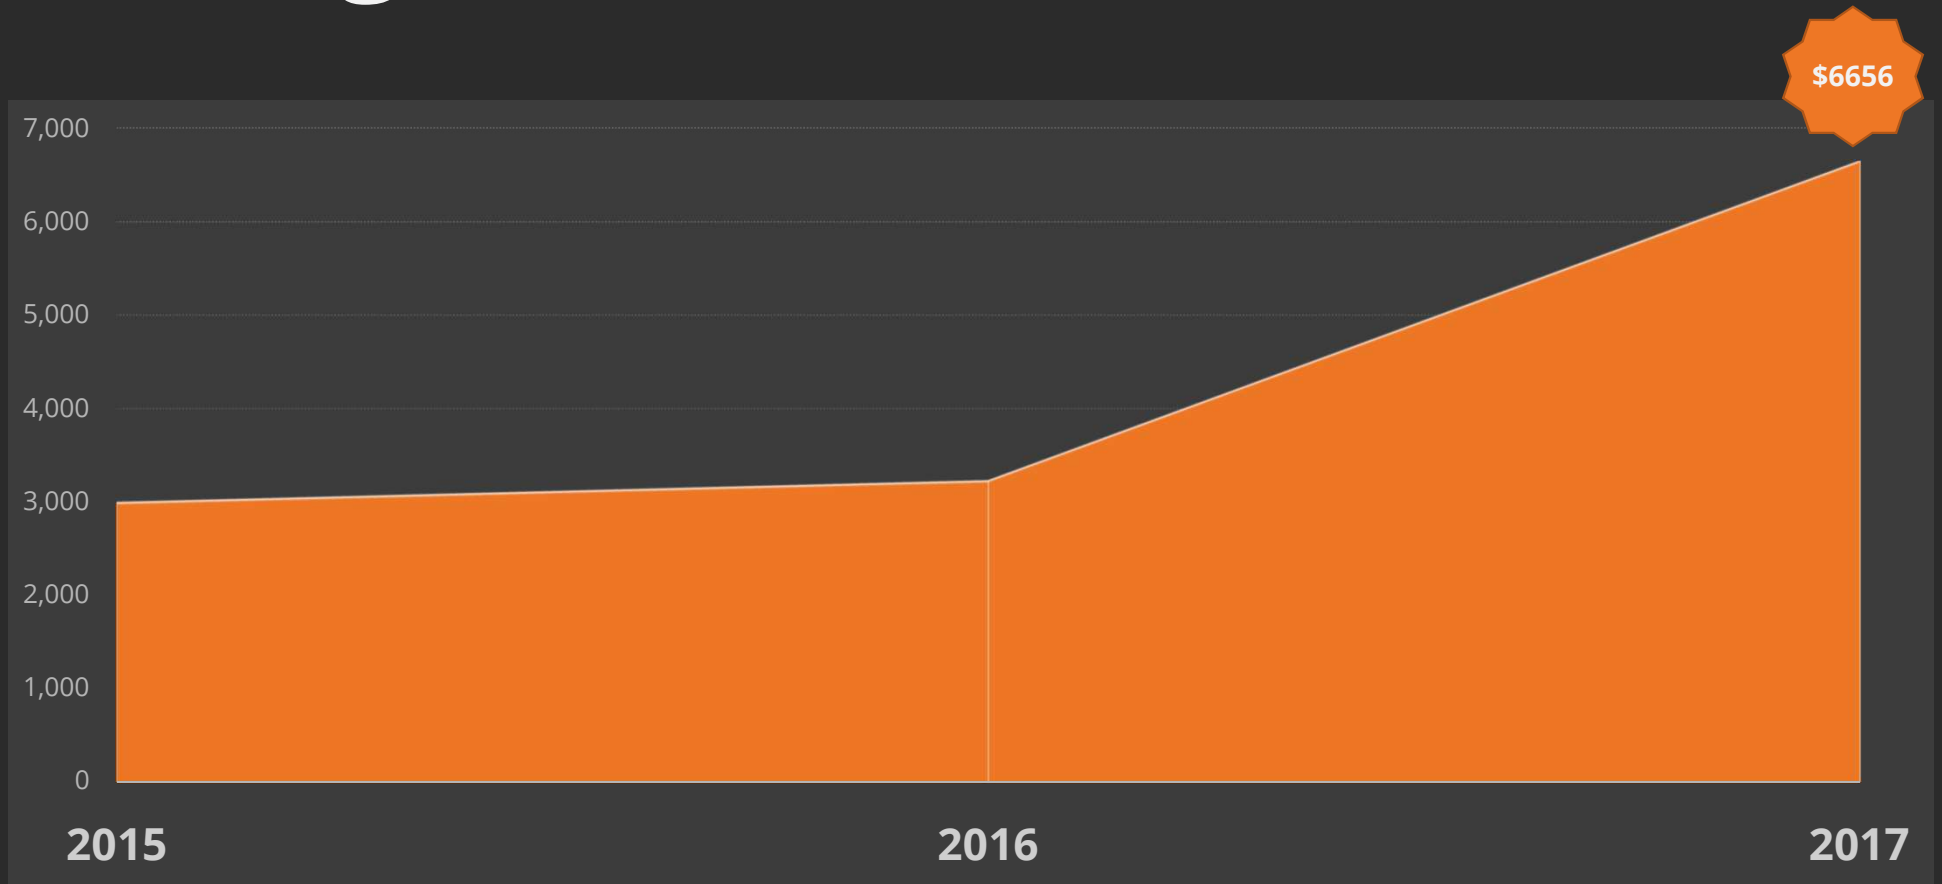

50 500 5,000 12 Lava Shortcodes

EMILY FORMAN

Spark Development Network

Microsoft Encarta

Wikipedia

Churches Donating

Average Annual Donation

Total Church Donations