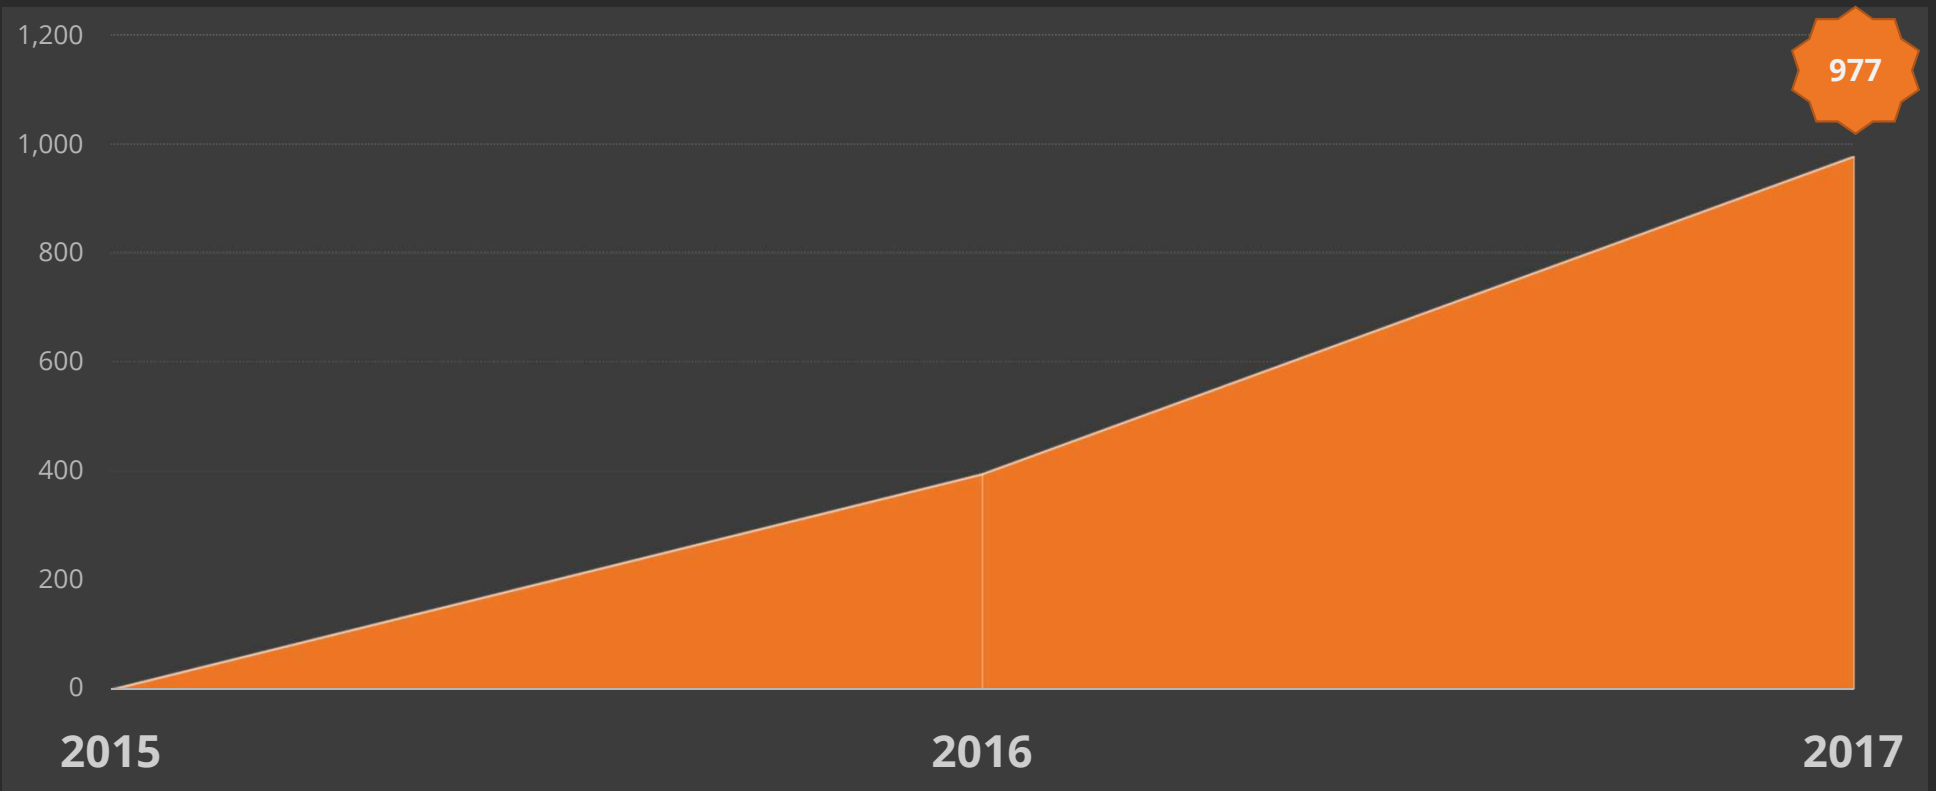

A group of approximately eight people are seated around a large, light-colored conference table in a meeting room. They are engaged in a discussion, with some looking at laptops and others at documents. The room is dimly lit, and the overall atmosphere is professional and collaborative. The background shows office furniture and a window with blinds.

RX2017

The State of Rock

Registered Organizations

Churches Reporting Use of Rock

Slack Members

rockrms.com/slack

 slack

RX Attendance