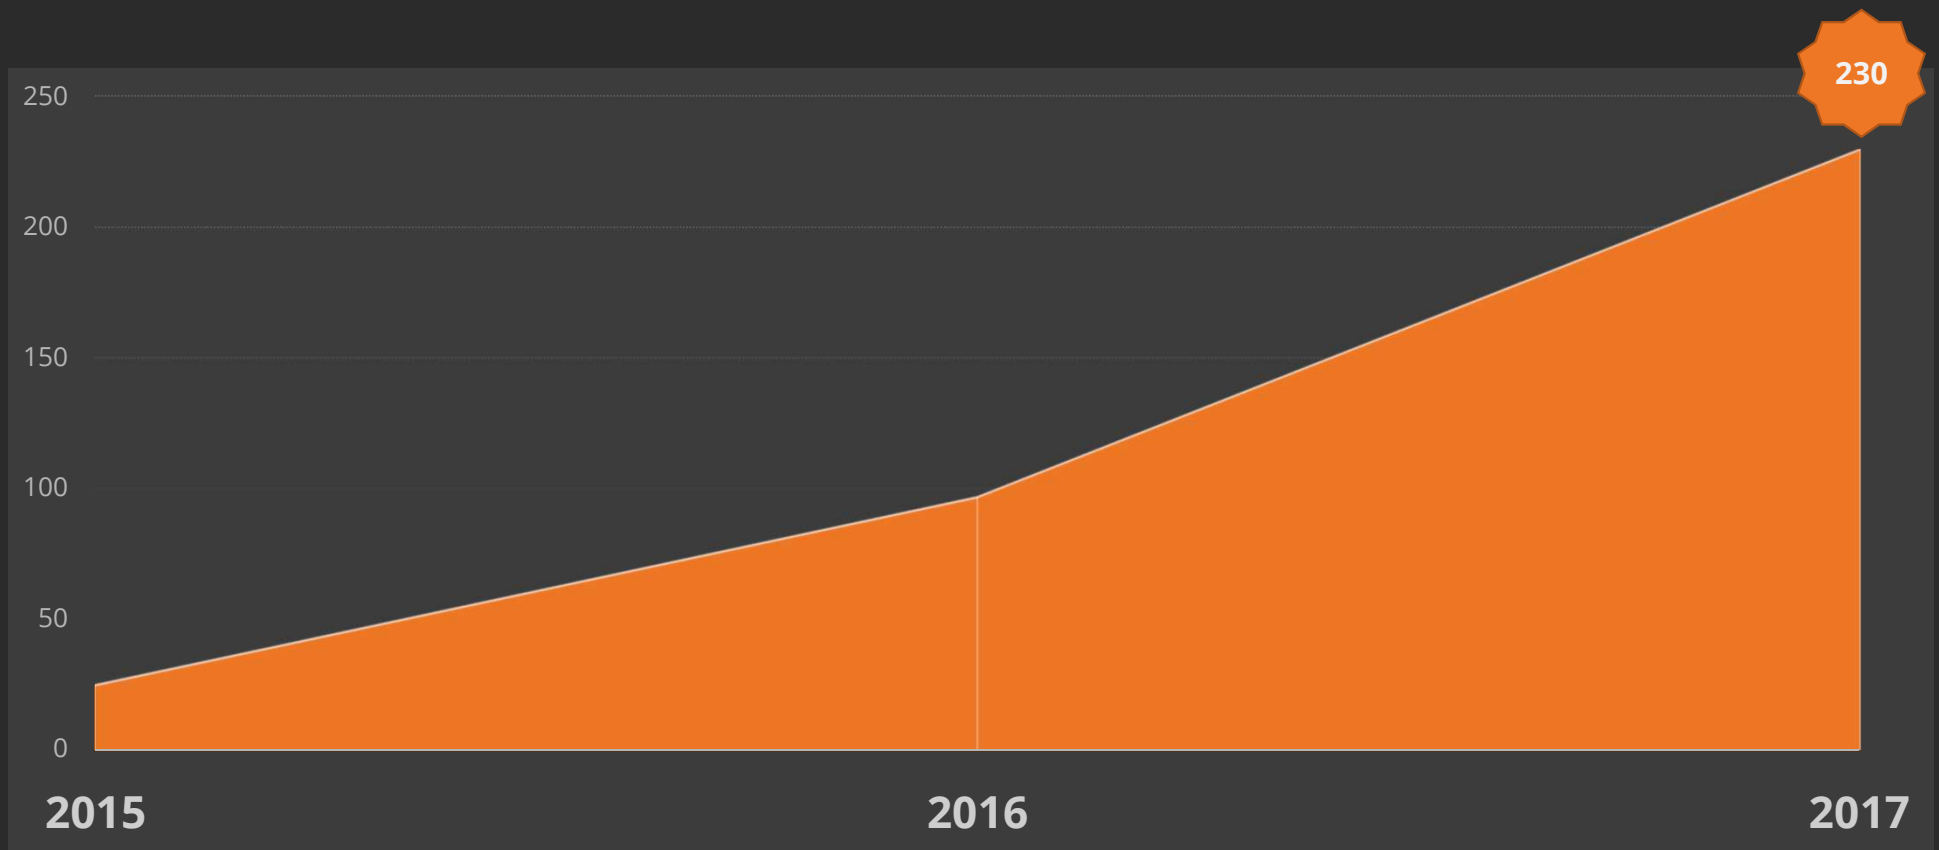

A group of approximately eight people are seated around a large, light-colored conference table in a meeting room. They are engaged in a discussion, with some looking at laptops and others at documents. The room is dimly lit, and the overall atmosphere is professional and collaborative. The background shows office furniture and a window with blinds.

RX2017

The State of Rock

Registered Organizations

Churches Reporting Use of Rock

Slack Members

rockrms.com/slack

 slack

RX Attendance