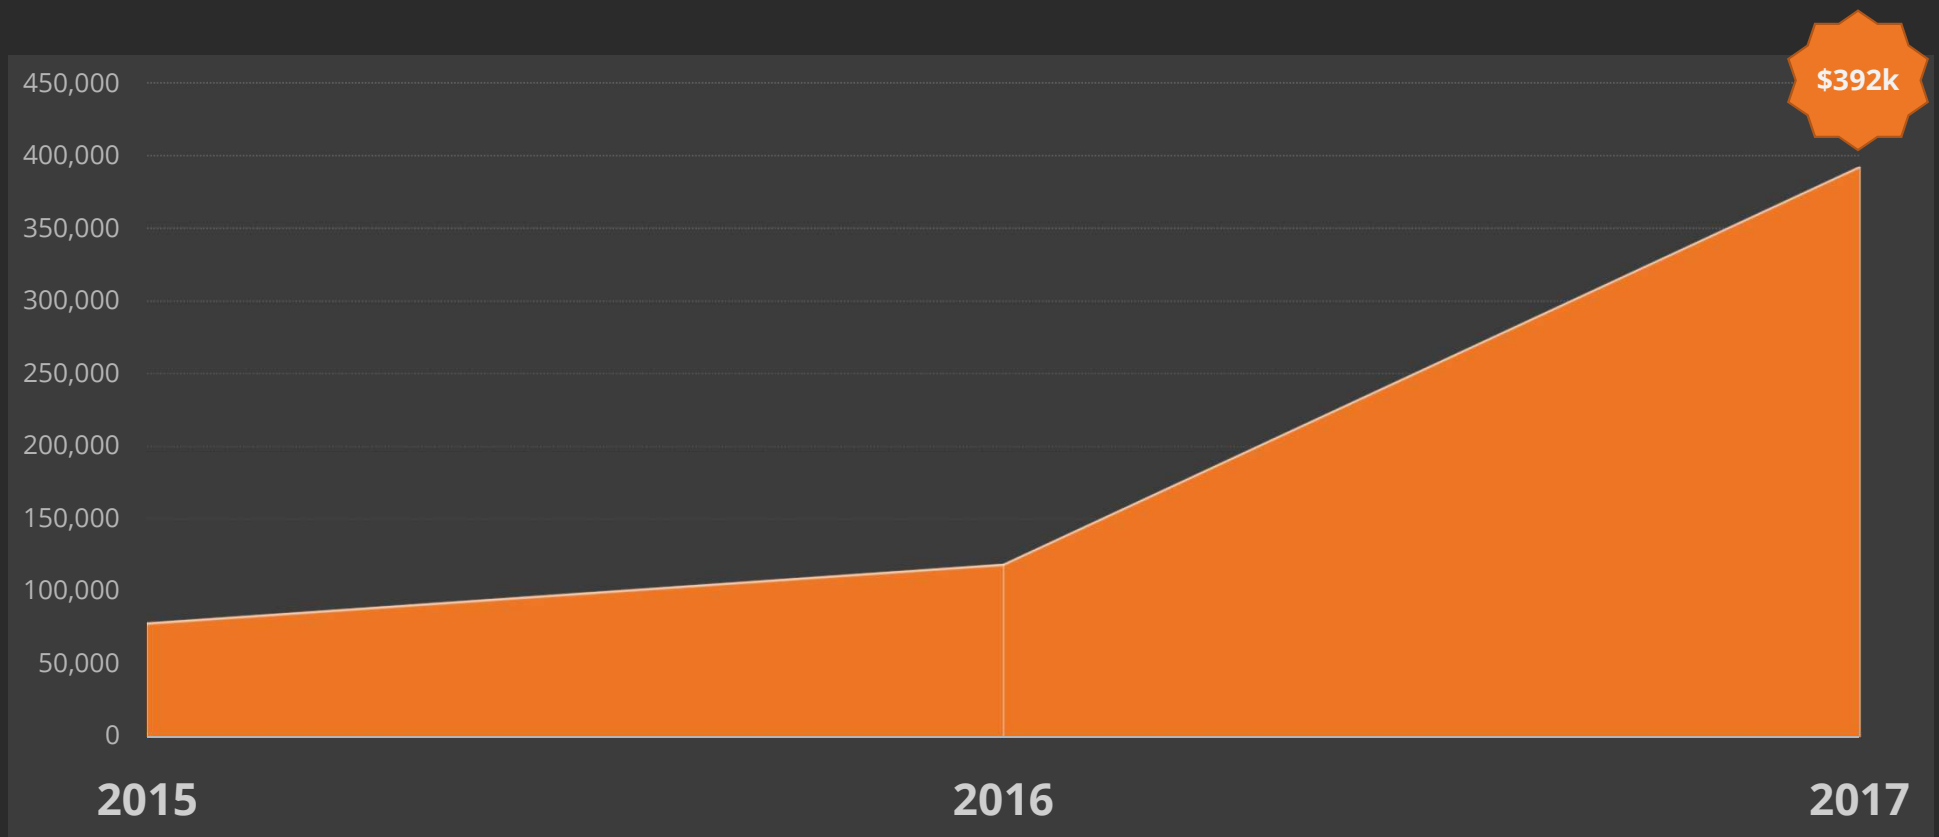

50 500 5,000 12 Lava Shortcodes

EMILY FORMAN

Spark Development Network

Microsoft Encarta

Wikipedia

Churches Donating

Average Annual Donation

Total Church Donations