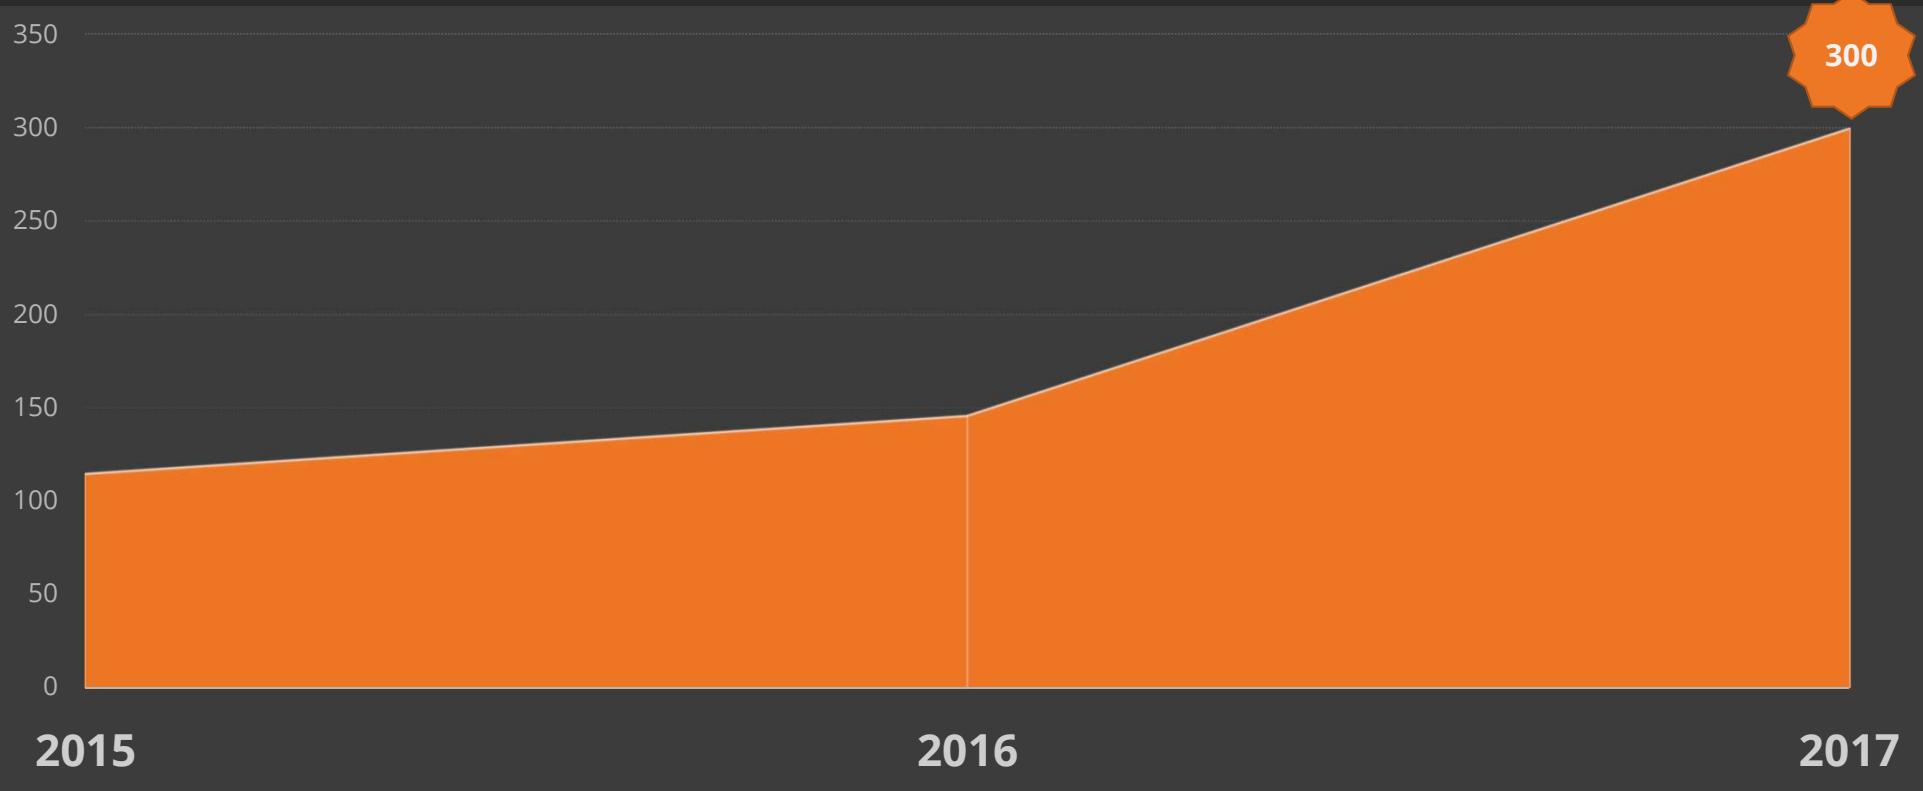

A group of approximately eight people are seated around a large, light-colored conference table in a meeting room. They are engaged in a discussion, with some looking at laptops and others at documents. The room is dimly lit, and the overall atmosphere is professional and collaborative. The background shows office furniture and a window with blinds.

RX2017

The State of Rock

Registered Organizations

Churches Reporting Use of Rock

Slack Members

rockrms.com/slack

 slack

RX Attendance